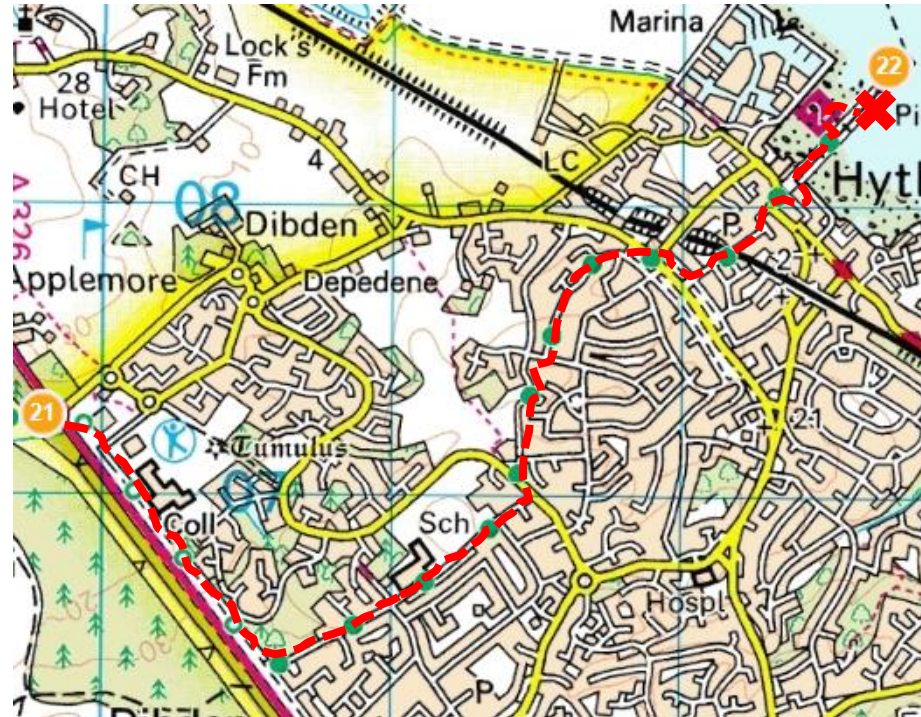

Leg 21 – Ferney Crofts to A326 Junc

Spectators	Not encouraged
Drop Off	Not applicable
Possible pick up points	None
Estimated Time	0730-0830

Leg 22 – A326 Junc to Hythe Ferry

Spectators	Not applicable
Drop Off	Not applicable
Possible pick up points	None
Estimated Time	0830-0900 (First ferry 0940)

Off
Road

Leg 23 – Hythe Ferry to Southampton Town Quay

Spectators	Go to End of Leg 24 – West Quay
Drop Off	Not applicable
Possible pick up points	None
Estimated Time	0940-1030

Leg 24 – Town Quay to Southampton West Quay

SPECTATOR POINT 9.
West Quay shopping
centre.

Spectators	At West Quay shopping centre – Spectator Point 9.
Drop Off	Not applicable
Possible pick up points	None
Estimated Time	1030-1130

Leg 25 – West Quay to Cow Herds (Southampton Common)

Pave-
ment

Spectators	Meet at Spectator Point 10 – Near Cow Herds pub on Southampton Common
Drop Off	At Cow Herds
Possible pick up points	Not applicable
Estimated Time	1130-1200