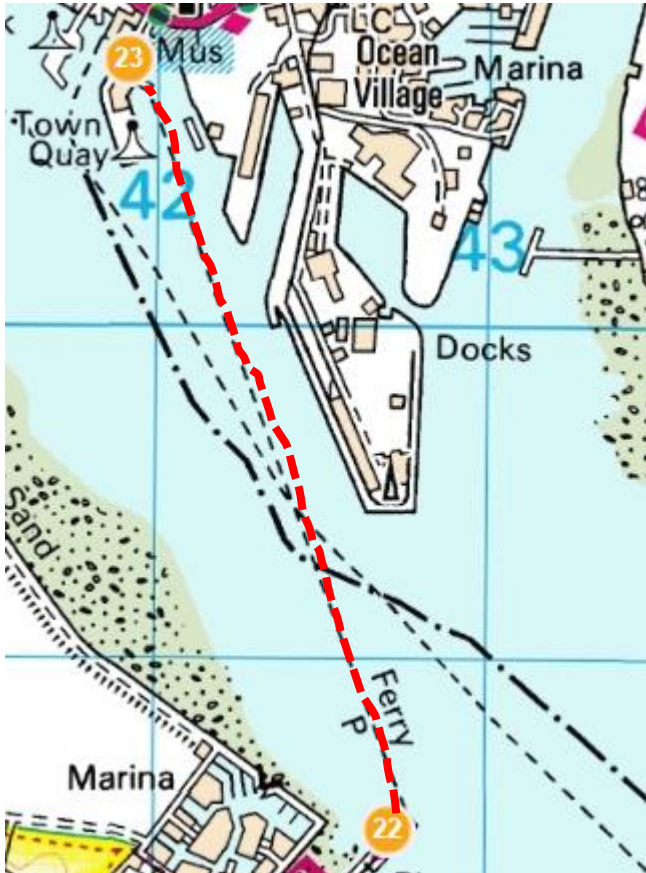

Leg 21 – Ferney Crofts to A326 Junc

Spectators	Not encouraged
Drop Off	Not applicable
Possible pick up points	None
Estimated Time	0730-0830

Leg 22 – A326 Junc to Hythe Ferry

Spectators	Not applicable
Drop Off	Not applicable
Possible pick up points	None
Estimated Time	0830-0900 (First ferry 0940)

Off
Road

Leg 23 – Hythe Ferry to Southampton Town Quay

Spectators	Go to End of Leg 24 – West Quay
Drop Off	Not applicable
Possible pick up points	None
Estimated Time	0940-1030

Leg 24 – Town Quay to Southampton West Quay

SPECTATOR POINT 9.
West Quay shopping
centre.

Spectators	At West Quay shopping centre – Spectator Point 9.
Drop Off	Not applicable
Possible pick up points	None
Estimated Time	1030-1130

Leg 25 – West Quay to Cow Herds (Southampton Common)

Pave-
ment

Spectators	Meet at Spectator Point 10 – Near Cow Herds pub on Southampton Common
Drop Off	At Cow Herds
Possible pick up points	Not applicable
Estimated Time	1130-1200