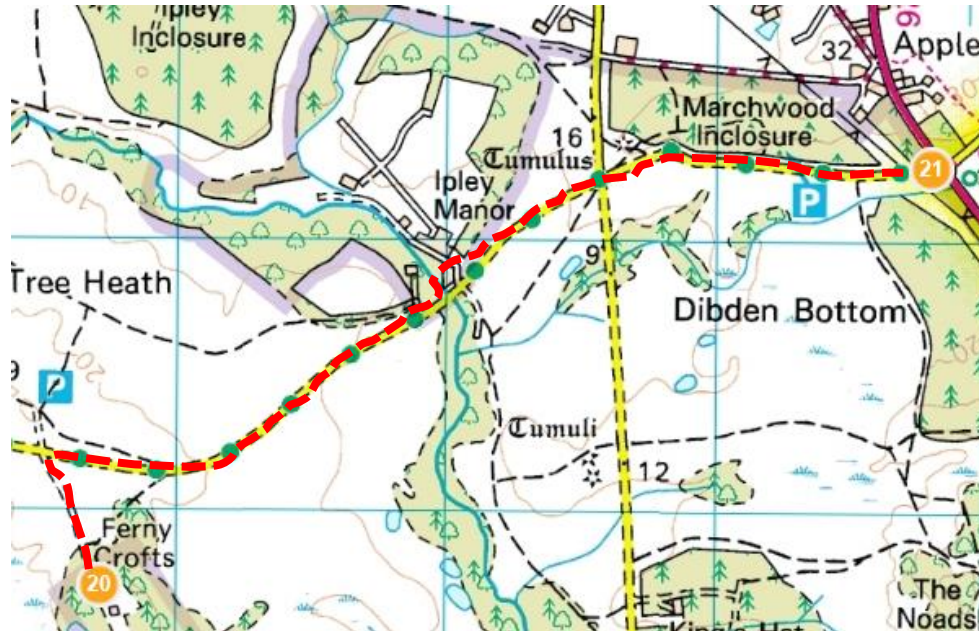

Leg 21 – Ferney Crofts to A326 Junc

Spectators	Not encouraged
Drop Off	Not applicable
Possible pick up points	None
Estimated Time	0730-0830

Leg 22 – A326 Junc to Hythe Ferry

Spectators	Not applicable
Drop Off	Not applicable
Possible pick up points	None
Estimated Time	0830-0900 (First ferry 0940)

Off
Road

Leg 23 – Hythe Ferry to Southampton Town Quay

Spectators	Go to End of Leg 24 – West Quay
Drop Off	Not applicable
Possible pick up points	None
Estimated Time	0940-1030

Leg 24 – Town Quay to Southampton West Quay

SPECTATOR POINT 9.
West Quay shopping
centre.

Spectators	At West Quay shopping centre – Spectator Point 9.
Drop Off	Not applicable
Possible pick up points	None
Estimated Time	1030-1130

Leg 25 – West Quay to Cow Herds (Southampton Common)

Pave-
ment

Spectators	Meet at Spectator Point 10 – Near Cow Herds pub on Southampton Common
Drop Off	At Cow Herds
Possible pick up points	Not applicable
Estimated Time	1130-1200