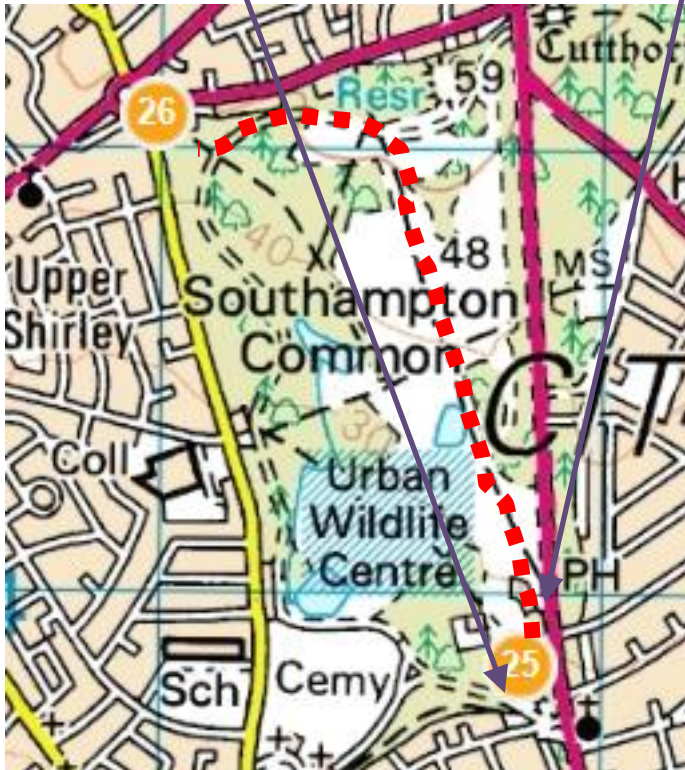

Leg 26 – Cow Herds to Roundabout (Southampton Common)

Parking

SPECTATOR POINT 10.
Near the Cow Herds pub.

Spectators	Meet at Spectator Point 10. Picnic for families
Drop Off	At the park
Possible pick up points	At the same point.
Estimated Time	1130-1230