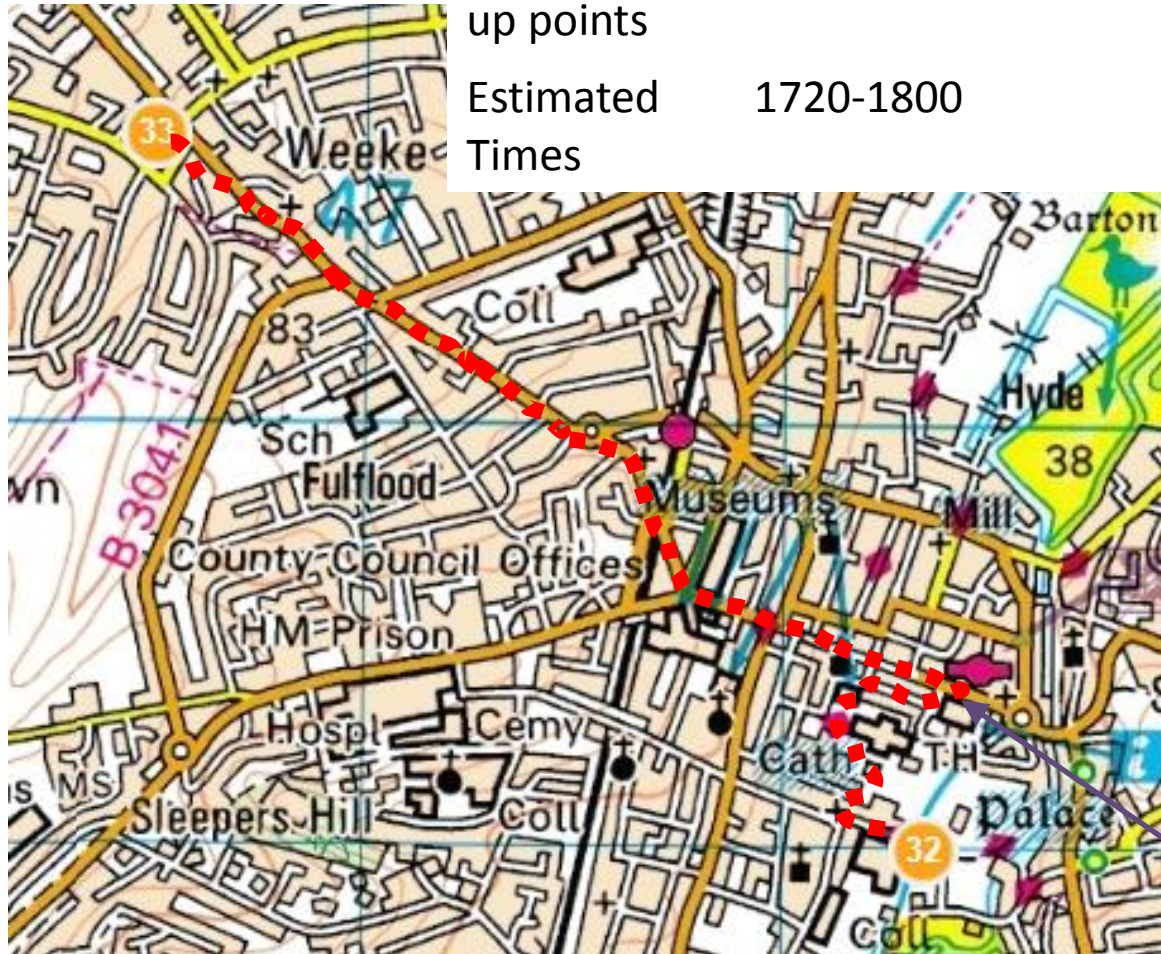

Leg 31 – Park and Ride to Wolvesey Castle

Spectators	Go to Spectator Point 11 or 12.
Drop Off	Spectator Point 11
Possible pick up points	Spectator point 12
Estimated Time	1630-1720

SPECTATOR POINT 11.
Winchester South Park and Ride. Parking available.

Leg 32 – Wolvesey Castle to Dean Park

Road

Spectators	Meet at Spectator Point 12 from 1600 onwards.
Drop Off	No
Possible pick up points	Spectator Point 12
Estimated Times	1720-1800

Notes The Mayor will meet us at Broadway. And our local MP will meet us at Dean Park.

SPECTATOR POINT 12.
The Broadway in Winchester.